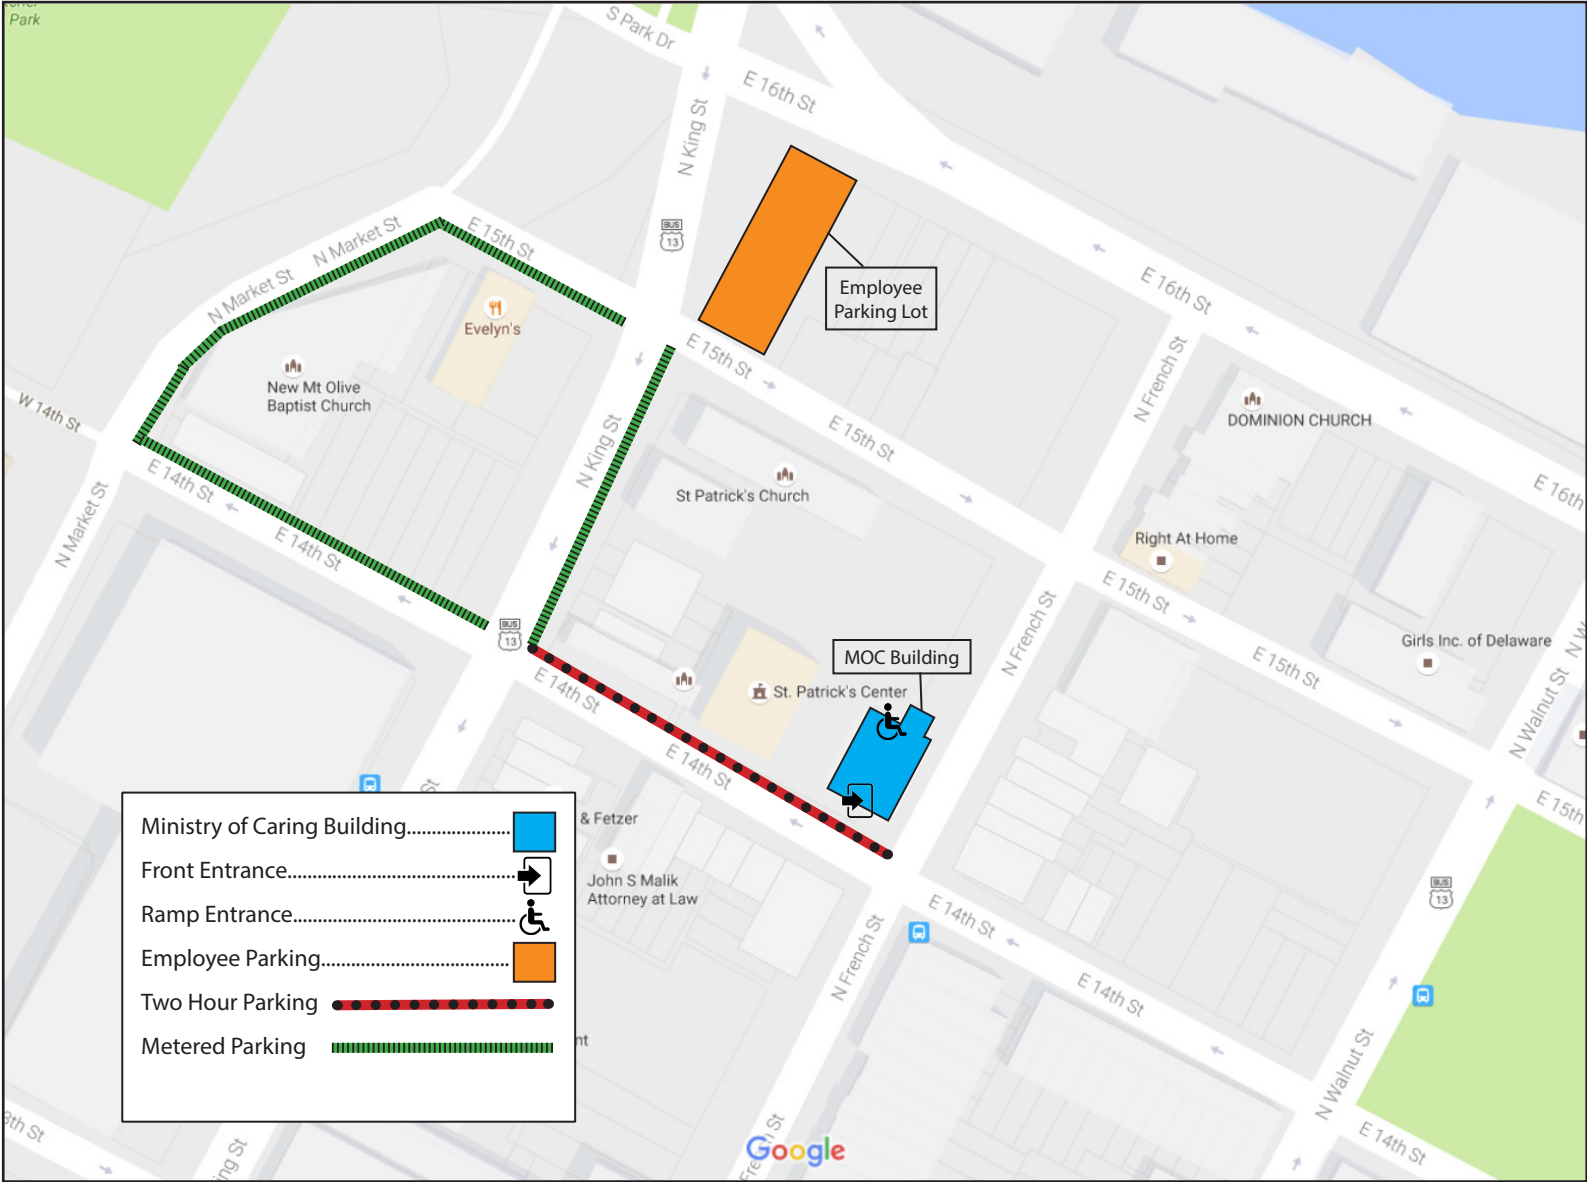

# Ministry of Caring Building

115 East 14th Street  
Wilmington, Delaware 19801

(corner of East 14th and North French streets)

302-652-5523

# Parking Map

- Ministry of Caring Building..... [Blue square]
- Front Entrance..... [Arrow]
- Ramp Entrance..... [Wheelchair icon]
- Employee Parking..... [Orange square]
- Two Hour Parking [Red and black dashed line]
- Metered Parking [Green dashed line]